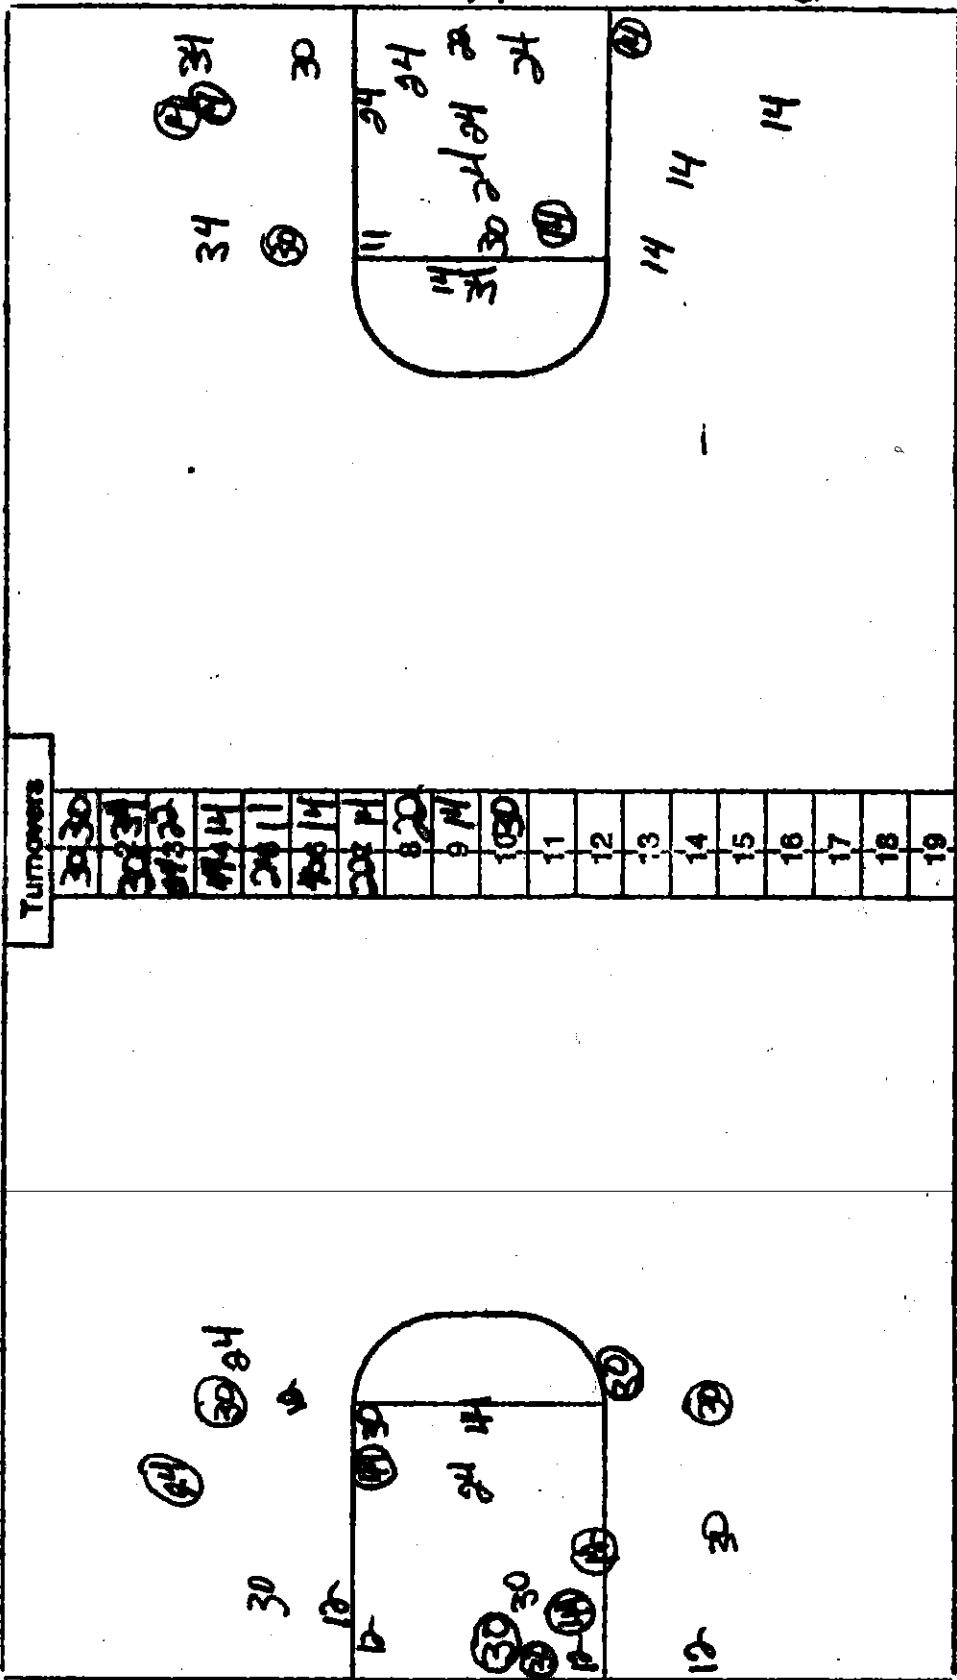

NCAA BASKETBALL SHOT CHART

Team WASAKE CO.

Team FRANKLIN-SIMPSON

First Half (Circle one) Second Half
Layups

Attempted 24
Made 7
Percentage .292

Attempted 23
Made 10
Percentage .435